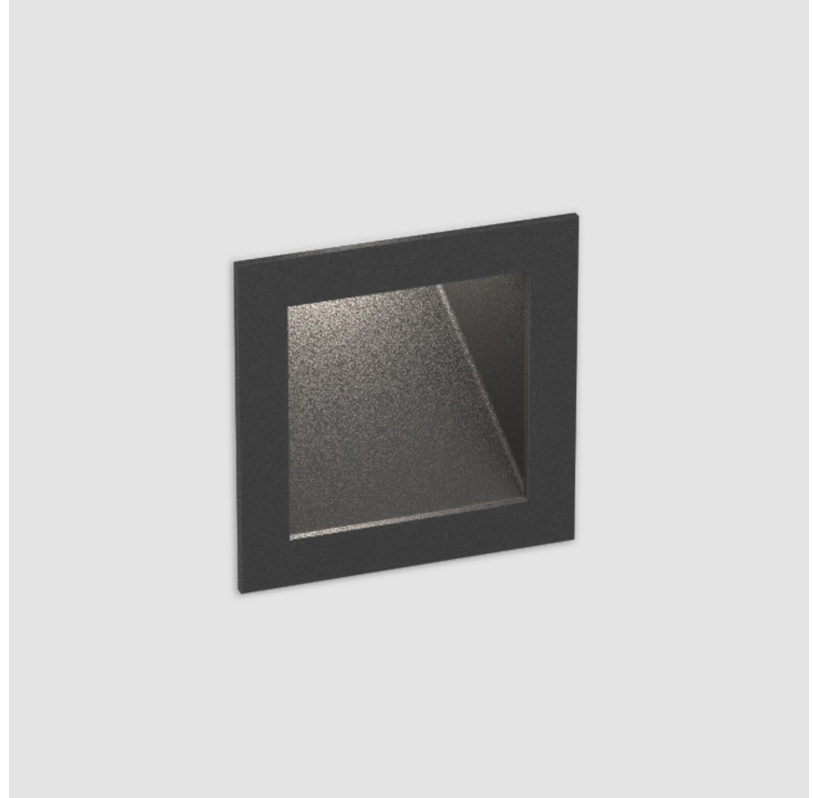

GENERAL

Series: Delight
Subseries: Delight Gooo!
Brand: Prolicht
Division: Architectural
Mounting Type: Recessed
Mounting Location: Wall
Subcategory: Step Light

PHYSICAL

Shape: Square
Length (mm): 55
Length (in): 2 ³/₁₆"
Height (mm): 55
Depth (mm): 50
Height (in): 2 ³/₁₆"
Depth (in): 1 ¹⁵/₁₆"
Ceiling Thickness (mm): 10-15
Ceiling Thickness (in): 3/8 - 9/16
Min. Recessing Depth (mm): 15
Min. Recessing Depth (in): 9/16
Light Distribution: Asymmetric
Weight (kg): 0.11
Weight (lbs): 0.25
Fixture Finish: SSR / BKV / CWI / CRY / HAB / UFT / ITA / RUA / FTG / MYG / LOD / PUS / FRO / FUP / KIA / POP / BLS / SPG / MEY / GOH / GUM / CHC / COM / ABZ / JAG / OBR / MOS / ROR
Fixture Material: Aluminum

ELECTRICAL

Lamp Type: LED (Zhaga Standard)
Input Wattage (W): 2.2
Total Output Wattage (W): 2
Dimming: Tri-Mode (Non-Dimming and Phase Dimming (120Vac only) and 0-10V Dimming)
Driver Included: No
Driver Location: Remote
Driver Type: Constant Current - Universal
Input Voltage (V): 120 - 277
Constant Current (MA): 700

LED

Number of LEDs: 1
Color Temperature (°K): 2700 / 3000 / 4000
Max. Delivered Lumen (lm): 50
Nominal Lumen (lm): 170
CRI: >90 CRI
Lamp Life (hrs): 50000

OPTICAL

RATINGS AND CERTIFICATIONS

Certified By: Certified for North American Standards
IP rating: IP20