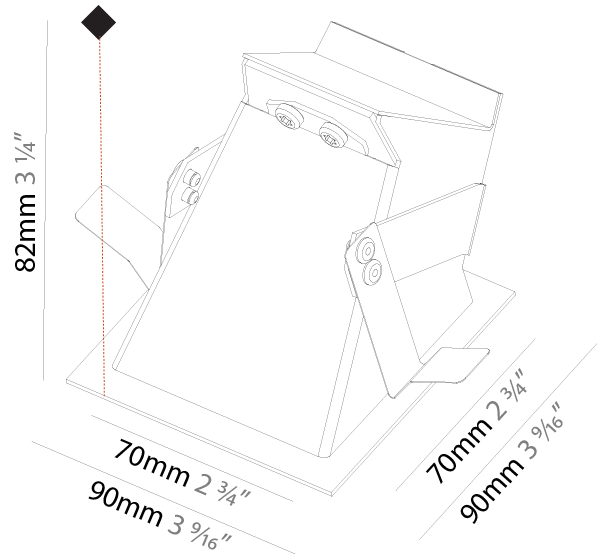

1. To build a product code in our configurator select the specify button on the base model # product page
2. To build a manual product code on this datasheet choose from the options listed below in blue font and add the suffix to the base model #

GENERAL

Series: Delight
Subseries: Delight Gooo! Floorwash
Brand: Prolicht
Division: Architectural
Mounting Type: Recessed
Mounting Location: Wall
Subcategory: Step Light

PHYSICAL

Shape: Square
Length (mm): 90
Length (in): 3 9/16
Width (mm): 90
Width (in): 3 9/16
Height (mm): 82
Height (in): 3 1/4
Min. Recessing Depth (mm): 90
Min. Recessing Depth (in): 3 9/16
Light Distribution: Asymmetric
Weight (kg): 0.3
Weight (lbs): 0.66
Fixture Finish: SSR / BKV / CWI / CRY / HAB / UFT / ITA / RUA / FTG / MYG / LOD / PUS / FRO / FUP / KIA / POP / BLS / SPG / MEY / GOH / GUM / CHC / COM / ABZ / JAG / OBR / MOS / ROR
Fixture Material: Metal

ELECTRICAL

Lamp Type: LED (Zhaga Standard)
Input Wattage (W): 4.4
Total Output Wattage (W): 4
Dimming: Non-Dimming / Phase Dimming (120Vac only) / 0-10V Dimming
Driver Included: No
Driver Location: Remote
Driver Type: Constant Current - Universal
Input Voltage (V): 120 - 277
Constant Current (MA): 350

LED

Number of LEDs: 1
Color Temperature (°K): 2700 / 3000 / 4000
Max. Delivered Lumen (lm): 240 / 270 / 290
CRI: >90 CRI
Lamp Life (hrs): 50000

OPTICAL

RATINGS AND CERTIFICATIONS

Certified By: Certified for North American Standards
IP rating: IP20