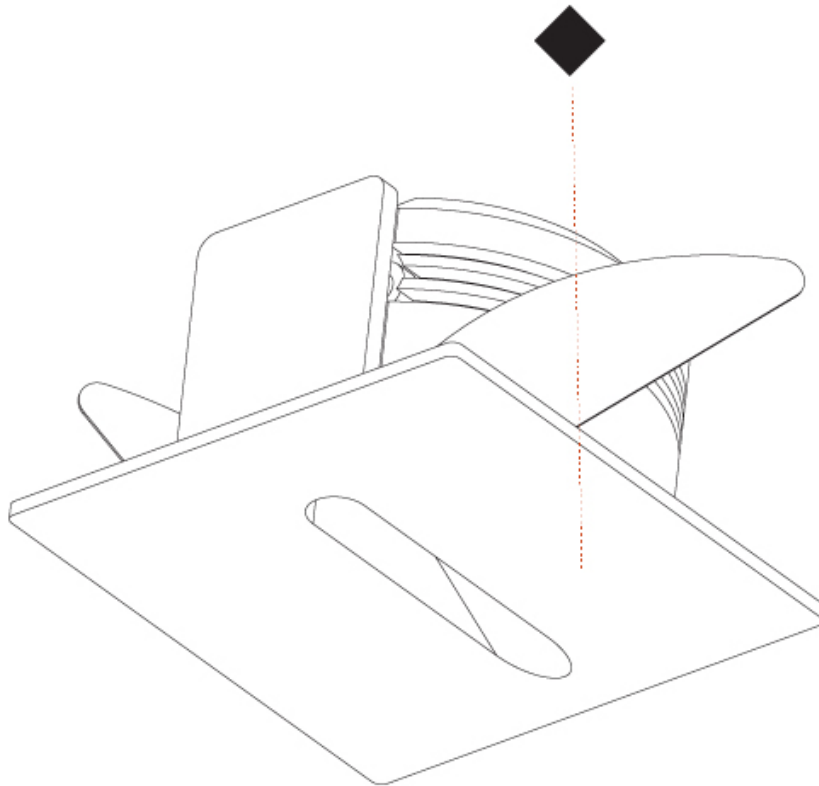

DELIGHT LOLLIPOP SQUARE RECESSED

A35694-

PROJECT

TYPE

SPECIFIER

QUANTITY

DATE

A