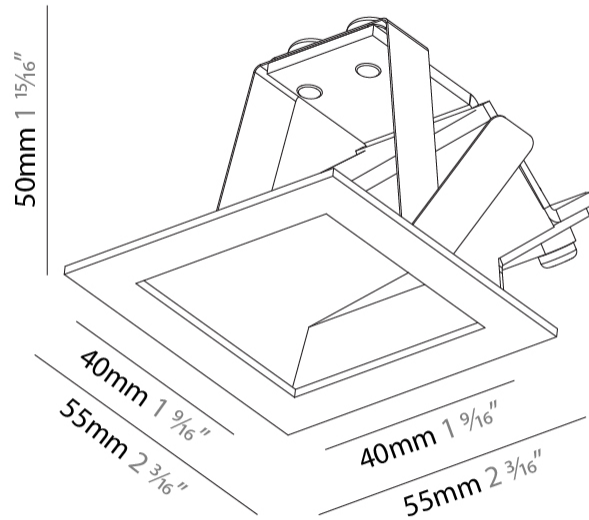

GENERAL

Series: Delight
Subseries: Delight Gooo!
Brand: Prolicht
Division: Architectural
Mounting Type: Recessed
Mounting Location: Wall
Subcategory: Step Light

PHYSICAL

Shape: Square
Length (mm): 55
Length (in): 2 ³/₁₆"
Height (mm): 55
Depth (mm): 50
Height (in): 2 ³/₁₆"
Depth (in): 1 ¹⁵/₁₆"
Ceiling Thickness (mm): 10-15
Ceiling Thickness (in): 3/8 - 9/16
Min. Recessing Depth (mm): 15
Min. Recessing Depth (in): 9/16
Light Distribution: Asymmetric
Weight (kg): 0.11
Weight (lbs): 0.25
Fixture Finish: SSR / BKV / CWI / CRY / HAB / UFT / ITA / RUA / FTG / MYG / LOD / PUS / FRO / FUP / KIA / POP / BLS / SPG / MEY / GOH / GUM / CHC / COM / ABZ / JAG / OBR / MOS / ROR
Fixture Material: Aluminum

ELECTRICAL

Lamp Type: LED (Zhaga Standard)
Input Wattage (W): 2.2
Total Output Wattage (W): 2
Dimming: Tri-Mode (Non-Dimming and Phase Dimming (120Vac only) and 0-10V Dimming)
Driver Included: No
Driver Location: Remote
Driver Type: Constant Current - Universal
Input Voltage (V): 120 - 277
Constant Current (MA): 700

LED

Number of LEDs: 1
Color Temperature (°K): 2700 / 3000 / 4000
Max. Delivered Lumen (lm): 50
Nominal Lumen (lm): 170
CRI: >90 CRI
Lamp Life (hrs): 50000

OPTICAL

RATINGS AND CERTIFICATIONS

Certified By: Certified for North American Standards
IP rating: IP20