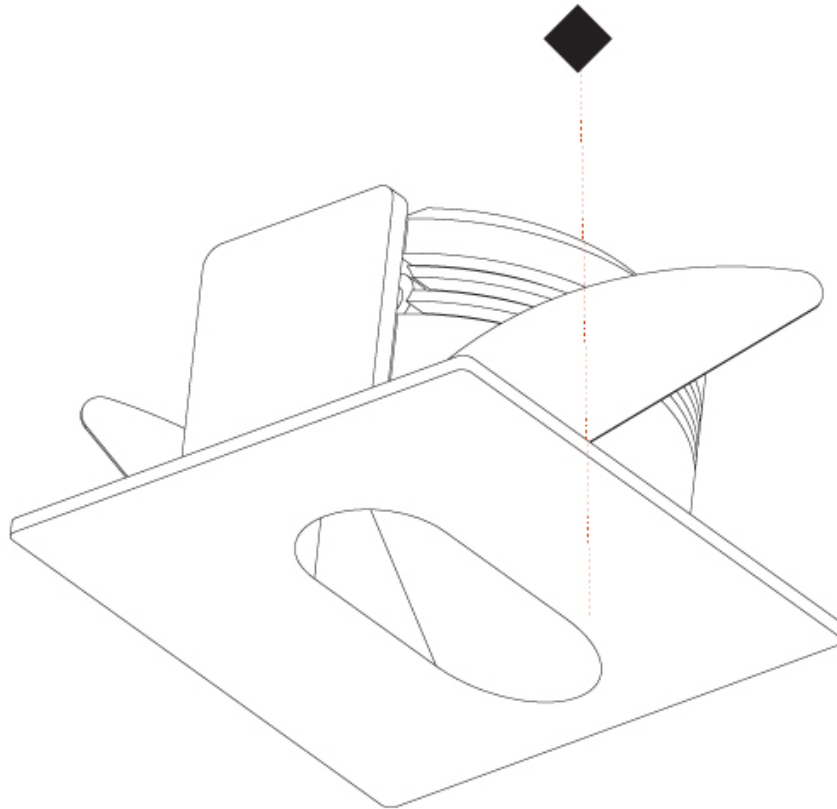

DELIGHT LOLLIPOP SQUARE WIDE RECESSED

A35695-

PROJECT

TYPE

SPECIFIER

QUANTITY

DATE

DELIGHT COLOR FINISH CHART