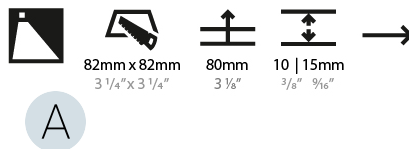

1. To build a product code in our configurator select the specify button on the base model # product page
2. To build a manual product code on this datasheet choose from the options listed below in blue font and add the suffix to the base model #

GENERAL

Series: Delight
Subseries: Delight Gooo!
Brand: Prolicht
Division: Architectural
Mounting Type: Recessed
Mounting Location: Wall
Subcategory: Step Light

PHYSICAL

Shape: Square
Length (mm): 90
Length (in): 3 ⁹/₁₆
Height (mm): 90
Depth (mm): 72
Height (in): 3 ⁹/₁₆
Depth (in): 2 ¹³/₁₆
Min. Recessing Depth (mm): 15
Min. Recessing Depth (in): 9/16
Light Distribution: Asymmetric
Weight (kg): 0.3
Weight (lbs): 0.66
Fixture Finish: SSR / BKV / CWI / CRY / HAB / UFT / ITA / RUA / FTG / MYG / LOD / PUS / FRO / FUP / KIA / POP / BLS / SPG / MEY / GOH / GUM / CHC / COM / ABZ / JAG / OBR / MOS / ROR
Fixture Material: Aluminum

ELECTRICAL

Lamp Type: LED (Zhaga Standard)
Input Wattage (W): 2.2
Total Output Wattage (W): 2
Dimming: Non-Dimming / Phase Dimming (120Vac only) / 0-10V Dimming
Driver Included: No
Driver Location: Remote
Driver Type: Constant Current - Universal
Driver Class: Class 2
Input Voltage (V): 120 - 277
Constant Current (MA): 700

LED

Number of LEDs: 1
Color Temperature (°K): 2700 / 3000 / 4000
Max. Delivered Lumen (lm): 50
CRI: >90 CRI
Lamp Life (hrs): 50000

OPTICAL

RATINGS AND CERTIFICATIONS

Certified By: Certified for North American Standards
IP rating: IP20