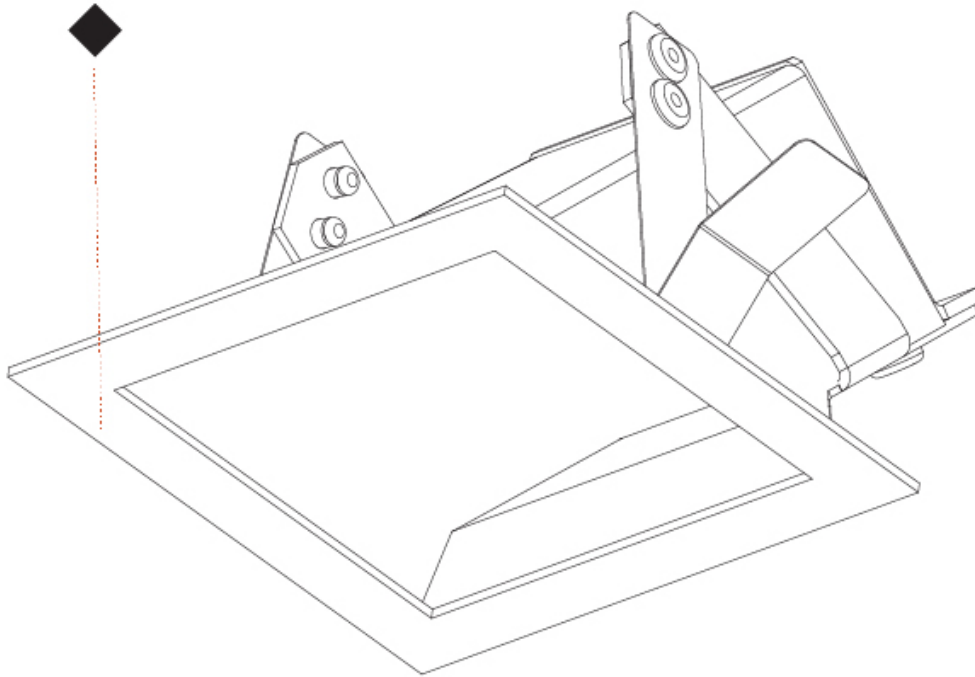

DELIGHT GOOO! RECESSED

A35645-

PROJECT

TYPE

SPECIFIER

QUANTITY

DATE

A